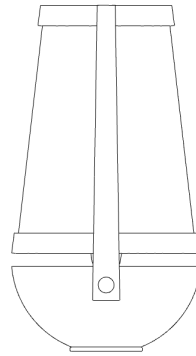

ROBUSTA TABLE LAMP

ROBUSTA LAMP

MATERIAL

Oak or Walnut Wood, Cane Weave, Metal and Carrara Marble

DIMENSIONS

W 210mm 8.3" | L 210mm 8.3" | H 385mm 15.2"

FINISH

Oak: Natural or smoked oak