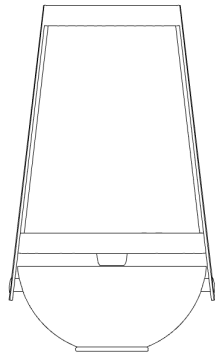

ROBUSTA TABLE LAMP

ROBUSTA LAMP

MATERIAL

Oak or Walnut Wood, Cane Weave, Metal and Carrara Marble

DIMENSIONS

W 210mm 8.3" | L 210mm 8.3" | H 385mm 15.2"

FINISH

Oak: Natural or smoked oak