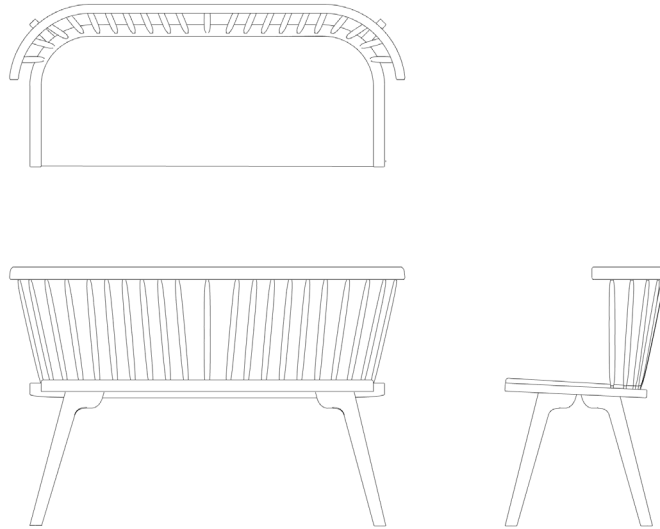

RABO DE BACALHAU BENCH

RABO DE BACALHAU BENCH

MATERIAL

Oak Wood and Fabric

DIMENSIONS

W 1235mm 48.6" | D 515mm 20.3" | H 790mm 31.1"
Seat height 455mm 17.9"

FINISH

All the finishes and fabrics can be customized